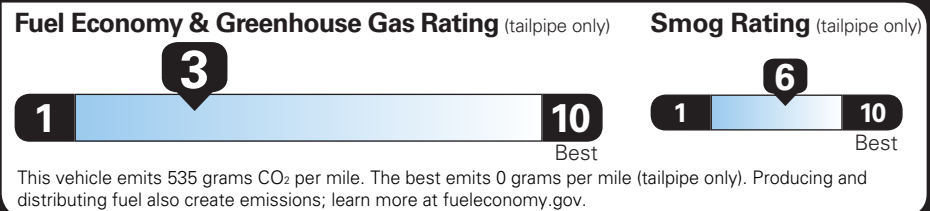

INTERIOR

- AIR CONDITIONING
- FRONT 40/20/40 BENCH SEATS W/ COVERED ARMREST STORAGE
- RUBBERIZED-VINYL FLOOR COVERING

EXTERIOR

- CHROME BUMPERS
- CORNERSTEP REAR BUMPER
- FRONT RECOVERY HOOKS

MANUFACTURER'S SUGGESTED RETAIL PRICE

STANDARD VEHICLE PRICE $43,100.00

OPTIONS & PRICING

OPTIONS INSTALLED BY THE MANUFACTURER (MAY REPLACE STANDARD EQUIPMENT SHOWN)

- ENGINE: 5.3L ECOTEC3 V8 W/ DFM 1,595.00
- PRO VALUE PACKAGE 1,095.00
- EZ LIFT POWER LOCK AND RELEASE TAILGATE
- TINTED GLASS

Options Pricing

- LED CARGO BED LIGHTING
- REAR WINDOW DEFOGGER
- TRAILERING PACKAGE
- AUTO-LOCKING REAR DIFFERENTIAL 395.00
- 10-WAY POWER DRIVER SEAT ADJUSTER 290.00
- 120-VOLT INTERIOR & BED-MOUNTED OUTLETS 225.00
- GVWR 6,900 LBS. (3,130 KG) INC.
- REAR AXLE 3.23 RATIO INC.
- 17" PAINTED STEEL WHEELS INC.

TOTAL OPTIONS	$3,600.00
TOTAL VEHICLE & OPTIONS	$46,700.00
DESTINATION CHARGE	1,995.00
TOTAL BEFORE SAVINGS	$48,695.00
PRO VALUE PACKAGE DISCOUNT	-500.00

TOTAL VEHICLE PRICE* $48,195.00

EPA DOT Fuel Economy and Environment

Gasoline Vehicle

SIERRA 4WD

Fuel Economy

17 MPG combined city/hwy

15 MPG city

19 MPG highway

5.9 gallons per 100 miles

You spend **$6,000** more in fuel costs over 5 years compared to the average new vehicle.

Annual fuel cost **$3,100**

Actual results will vary for many reasons, including driving conditions and how you drive and maintain your vehicle. The average new vehicle gets 28 MPG and costs $9,500 to fuel over 5 years. Cost estimates are based on 15,000 miles per year at $3.50 per gallon. MPGe is miles per gasoline gallon equivalent. Vehicle emissions are a significant cause of climate change and smog.

fuelconomy.gov
Calculate personalized estimates and compare vehicles

GOVERNMENT 5-STAR SAFETY RATINGS

This vehicle has not been rated by the government for overall vehicle score, frontal crash, side crash or rollover risk.

Source: National Highway Traffic Safety Administration (NHTSA)
www.safercar.gov or 1-888-327-4236

Equipped with the safety and security of OnStar®

Visit onstar.com for details.

onstar.com/privacy

PARTS CONTENT INFORMATION

FOR VEHICLES IN THIS CARLINE:
U.S./CANADIAN PARTS CONTENT: 37%
MAJOR SOURCES OF FOREIGN PARTS CONTENT: MEXICO 37%

NOTE: PARTS CONTENT DOES NOT INCLUDE FINAL ASSEMBLY, DISTRIBUTION, OR OTHER NON-PARTS COSTS.

FOR THIS VEHICLE:
FINAL ASSEMBLY POINT: SILAO, GJ MEXICO
COUNTRY OF ORIGIN: ENGINE: UNITED STATES TRANSMISSION: UNITED STATES

This label has been applied pursuant to Federal law - Do not remove prior to delivery to the ultimate purchaser. *Includes Manufacturer's Recommended Pre-Delivery Service. Does not include dealer installed options and accessories not listed above, local taxes or license fees.

© 2009 General Motors LLC
GMLBL_PROD_0043 - 10/23/2023

ORDER NO DSSV2C SALES CODE E
SALES MODEL CODE TK10903
DEALER NO 47580
FINAL ASSEMBLY: SILAO, GJ MEXICO

VIN 3GTNUAED2SG151819 REISSUE

DEALER TO WHOM DELIVERED
PARIS CHEVROLET GMC
1915 N MAIN
PARIS, TX 75460-2116