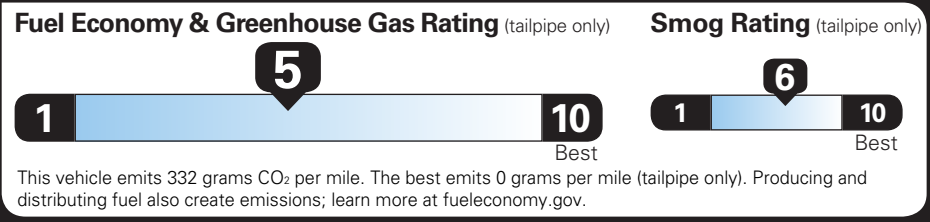

TOTAL OPTIONS	\$0.00
TOTAL VEHICLE & OPTIONS	\$28,600.00
DESTINATION CHARGE	1,395.00

TOTAL VEHICLE PRICE* \$29,995.00

EPA DOT Fuel Economy and Environment

Gasoline Vehicle

Fuel Economy EQUINOX FWD

Small SUVs range from 14 to 118 MPG. The best vehicle rates 140 MPGe.

27 MPG combined city/hwy

26 MPG city

28 MPG highway

3.7 gallons per 100 miles

You spend \$250 more in fuel costs over 5 years compared to the average new vehicle.

G B S

Annual fuel cost \$1,950

Actual results will vary for many reasons, including driving conditions and how you drive and maintain your vehicle. The average new vehicle gets 28 MPG and costs \$9,500 to fuel over 5 years. Cost estimates are based on 15,000 miles per year at \$3.50 per gallon. MPGe is miles per gasoline gallon equivalent. Vehicle emissions are a significant cause of climate change and smog.