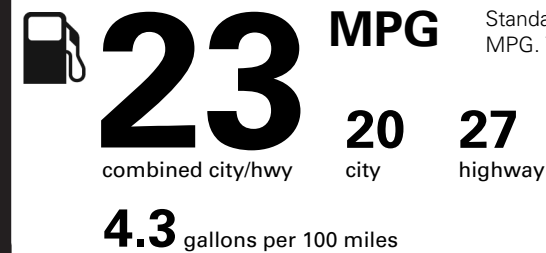

TOTAL OPTIONS	\$1,895.00
TOTAL VEHICLE & OPTIONS	\$56,195.00
DESTINATION CHARGE	1,395.00

TOTAL VEHICLE PRICE* \$57,590.00

EPA DOT Fuel Economy and Environment

Gasoline Vehicle

Fuel Economy

You spend \$2,000 more in fuel costs over 5 years compared to the average new vehicle.

Annual fuel cost \$2,350

Fuel Economy & Greenhouse Gas Rating (tailpipe only)

Smog Rating (tailpipe only)

Actual results will vary for many reasons, including driving conditions and how you drive and maintain your vehicle. The average new vehicle gets 28 MPG and costs \$9,750 to fuel over 5 years. Cost estimates are based on 15,000 miles per year at \$3.60 per gallon. MPGe is miles per gasoline gallon equivalent. Vehicle emissions are a significant cause of climate change and smog.