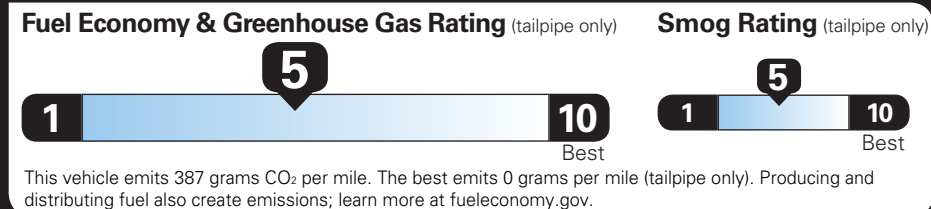

EXTERIOR

- MIRRORS, OUTSIDE HEATED, POWER ADJUSTABLE, BODY COLOR
- ELECTRIC, HEATING/ DEFROSTER

SAFETY & SECURITY

- SAFETY ALERT SEAT
- ADAPTIVE CRUISE CONTROL
- BUCKLE TO DRIVE
- REAR PARK ASSIST

- FOLLOWING DISTANCE INDICATOR
- FORWARD COLLISION ALERT
- REAR CROSS TRAFFIC BRAKING
- BLIND ZONE STEERING ASSIST
- FRONT PEDESTRIAN AND BICYCLIST BRAKING
- REVERSE AUTOMATIC BRAKING

MANUFACTURER'S SUGGESTED RETAIL PRICE

STANDARD VEHICLE PRICE $42,900.00

OPTIONS & PRICING

OPTIONS INSTALLED BY THE MANUFACTURER (MAY REPLACE STANDARD EQUIPMENT SHOWN)

1. BLACK EDITION INCLUDES: 2,400.00
2. BLACK GRILLE, EXTERIOR ACCENTS AND 22" GLOSS BLACK ALUMINUM WHEELS
   - 22" GLOSS BLACK ALUMINUM WHEELS
3. STERLING METALLIC 495.00

TOTAL OPTIONS	$2,895.00
TOTAL VEHICLE & OPTIONS	$45,795.00
DESTINATION CHARGE	1,395.00

TOTAL VEHICLE PRICE* $47,190.00

EPA DOT Fuel Economy and Environment

Gasoline Vehicle

Fuel Economy ACADIA FWD

Standard SUVs range from 11 to 100 MPG. The best vehicle rates 140 MPGe.

23 MPG combined city/hwy
20 MPG city
27 MPG highway

4.3 gallons per 100 miles

You spend **$2,000** more in fuel costs over 5 years compared to the average new vehicle.

Annual fuel cost **$2,300**

Actual results will vary for many reasons, including driving conditions and how you drive and maintain your vehicle. The average new vehicle gets 28 MPG and costs $9,500 to fuel over 5 years. Cost estimates are based on 15,000 miles per year at $3.50 per gallon. MPGe is miles per gasoline gallon equivalent. Vehicle emissions are a significant cause of climate change and smog.

fuelconomy.gov
Calculate personalized estimates and compare vehicles

GOVERNMENT 5-STAR SAFETY RATINGS

This vehicle has not been rated by the government for overall vehicle score, frontal crash, side crash or rollover risk.

Source: National Highway Traffic Safety Administration (NHTSA)
www.safercar.gov or 1-888-327-4236

Equipped with the safety and security of OnStar®

Visit onstar.com for details.
onstar.com/privacy

PARTS CONTENT INFORMATION

FOR VEHICLES IN THIS CARLINE:
U.S./CANADIAN PARTS CONTENT: 36%
MAJOR SOURCES OF FOREIGN PARTS CONTENT: MEXICO 24%

NOTE: PARTS CONTENT DOES NOT INCLUDE FINAL ASSEMBLY, DISTRIBUTION, OR OTHER NON-PARTS COSTS.

FOR THIS VEHICLE:
**FINAL ASSEMBLY POINT:
LANSING, MI U.S.A.**
**COUNTRY OF ORIGIN:
ENGINE: MEXICO
TRANSMISSION: UNITED STATES**

This label has been applied pursuant to Federal law - Do not remove prior to delivery to the ultimate purchaser. *Includes Manufacturer's Recommended Pre-Delivery Service. Does not include dealer installed options and accessories not listed above, local taxes or license fees.

© 2009 General Motors LLC
GMLBL_PROD_0043 - 10/23/2023

ORDER NO DVFTVZ SALES CODE E
SALES MODEL CODE TLD56
DEALER NO 47580
FINAL ASSEMBLY:
LANSING, MI U.S.A.

VIN 1GKENKRSXSJ119456 REISSUE

DEALER TO WHOM DELIVERED
PARIS CHEVROLET GMC
1915 N MAIN
PARIS, TX 75460-2116