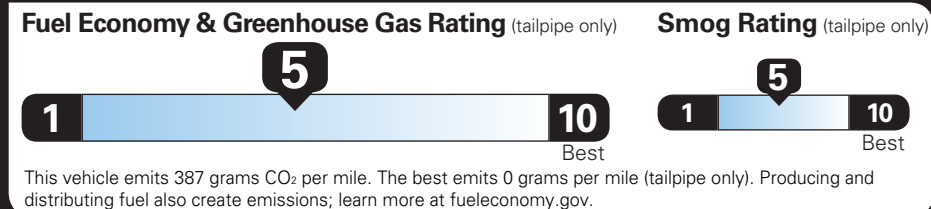

EXTERIOR

- MIRRORS, OUTSIDE HEATED, POWER ADJUSTABLE, BODY COLOR
- ELECTRIC, HEATING/ DEFROSTER

SAFETY & SECURITY

- SAFETY ALERT SEAT
- ADAPTIVE CRUISE CONTROL
- BUCKLE TO DRIVE
- REAR PARK ASSIST
- FOLLOWING DISTANCE INDICATOR
- FORWARD COLLISION ALERT
- REAR CROSS TRAFFIC BRAKING

- BLIND ZONE STEERING ASSIST
- FRONT PEDESTRIAN AND BICYCLIST BRAKING
- REVERSE AUTOMATIC BRAKING

MANUFACTURER'S SUGGESTED RETAIL PRICE

STANDARD VEHICLE PRICE $42,900.00

OPTIONS & PRICING

OPTIONS INSTALLED BY THE MANUFACTURER (MAY REPLACE STANDARD EQUIPMENT SHOWN)

- ELEVATION PREMIUM PACKAGE 2,535.00
- UNIVERSAL HOME REMOTE BRIGHT SILVER ALUMINUM
- SEAT ADJUSTER, FRONT PASSENGER 6-WAY POWER
- SEAT ADJUSTER, POWER PASSENGER LUMBAR CONTROL
- INSIDE REARVIEW MIRROR, AUTO DIMMING
- BLACK EDITION INCLUDES: 2,400.00
- BLACK GRILLE, EXTERIOR

- ACCENTS AND 22" GLOSS BLACK ALUMINUM WHEELS
- 22" GLOSS BLACK ALUMINUM WHEELS
- EBONY TWILIGHT METALLIC 495.00
- BLACK LUG NUTS 350.00 (DEALER INSTALLED)

TOTAL OPTIONS	$5,780.00
TOTAL VEHICLE & OPTIONS	$48,680.00
DESTINATION CHARGE	1,395.00

TOTAL VEHICLE PRICE* $50,075.00

EPA DOT Fuel Economy and Environment

Gasoline Vehicle

Fuel Economy ACADIA FWD

23 MPG combined city/hwy
20 city
27 highway

4.3 gallons per 100 miles

You spend **$2,000** more in fuel costs over 5 years compared to the average new vehicle.

Annual fuel cost **$2,300**

Actual results will vary for many reasons, including driving conditions and how you drive and maintain your vehicle. The average new vehicle gets 28 MPG and costs $9,500 to fuel over 5 years. Cost estimates are based on 15,000 miles per year at $3.50 per gallon. MPGe is miles per gasoline gallon equivalent. Vehicle emissions are a significant cause of climate change and smog.

fuelconomy.gov
Calculate personalized estimates and compare vehicles

GOVERNMENT 5-STAR SAFETY RATINGS

This vehicle has not been rated by the government for overall vehicle score, frontal crash, side crash or rollover risk.

Source: National Highway Traffic Safety Administration (NHTSA)
www.safercar.gov or 1-888-327-4236

Equipped with the safety and security of OnStar®

Visit onstar.com for details.
onstar.com/privacy

PARTS CONTENT INFORMATION

FOR VEHICLES IN THIS CARLINE:
U.S./CANADIAN PARTS CONTENT: 36%
MAJOR SOURCES OF FOREIGN PARTS CONTENT: MEXICO 24%

NOTE: PARTS CONTENT DOES NOT INCLUDE FINAL ASSEMBLY, DISTRIBUTION, OR OTHER NON-PARTS COSTS.

FOR THIS VEHICLE:
FINAL ASSEMBLY POINT:
LANSING, MI U.S.A.
COUNTRY OF ORIGIN:
ENGINE: MEXICO
TRANSMISSION: UNITED STATES

This label has been applied pursuant to Federal law - Do not remove prior to delivery to the ultimate purchaser. *Includes Manufacturer's Recommended Pre-Delivery Service. Does not include dealer installed options and accessories not listed above, local taxes or license fees.

© 2009 General Motors LLC
GMLBL_PROD_0043 - 10/23/2023

ORDER NO DWNH9W SALES CODE E
SALES MODEL CODE TLD56
DEALER NO 47580
FINAL ASSEMBLY:
LANSING, MI U.S.A.

VIN 1GKENKRS9SJ173041 REISSUE

DEALER TO WHOM DELIVERED
PARIS CHEVROLET GMC
1915 N MAIN
PARIS, TX 75460-2116