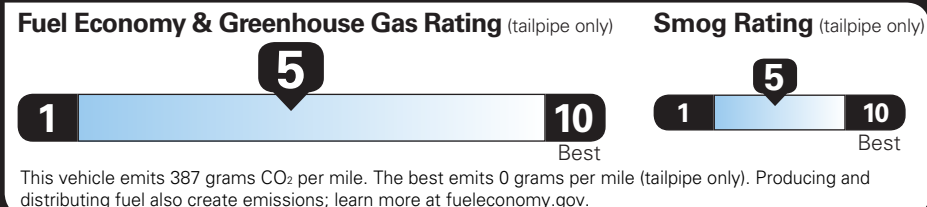

EXTERIOR

- MIRRORS, OUTSIDE HEATED, POWER ADJUSTABLE, BODY COLOR
- ELECTRIC, HEATING/ DEFROSTER

SAFETY & SECURITY

- SAFETY ALERT SEAT
- ADAPTIVE CRUISE CONTROL
- BUCKLE TO DRIVE
- REAR PARK ASSIST
- FOLLOWING DISTANCE INDICATOR
- FORWARD COLLISION ALERT
- REAR CROSS TRAFFIC BRAKING

- BLIND ZONE STEERING ASSIST
- FRONT PEDESTRIAN AND BICYCLIST BRAKING
- REVERSE AUTOMATIC BRAKING

MANUFACTURER'S SUGGESTED RETAIL PRICE

STANDARD VEHICLE PRICE $42,900.00

OPTIONS & PRICING

OPTIONS INSTALLED BY THE MANUFACTURER (MAY REPLACE STANDARD EQUIPMENT SHOWN)

- ELEVATION PREMIUM PACKAGE 2,535.00
- UNIVERSAL HOME REMOTE BRIGHT SILVER ALUMINUM
- SEAT ADJUSTER, FRONT PASSENGER 6-WAY POWER
- SEAT ADJUSTER, POWER PASSENGER LUMBAR CONTROL
- INSIDE REARVIEW MIRROR, AUTO DIMMING
- BLACK EDITION INCLUDES: 2,400.00
- BLACK GRILLE, EXTERIOR

- ACCENTS AND 22" GLOSS BLACK ALUMINUM WHEELS
- 22" GLOSS BLACK ALUMINUM WHEELS
- BLACK LUG NUTS 350.00 (DEALER INSTALLED)

TOTAL OPTIONS	$5,285.00
TOTAL VEHICLE & OPTIONS	$48,185.00
DESTINATION CHARGE	1,395.00

TOTAL VEHICLE PRICE* $49,580.00

EPA DOT Fuel Economy and Environment

Gasoline Vehicle

Fuel Economy ACADIA FWD

23 MPG combined city/hwy
20 MPG city
27 MPG highway

4.3 gallons per 100 miles

You spend **$2,000** more in fuel costs over 5 years compared to the average new vehicle.

Annual fuel cost **$2,300**

Actual results will vary for many reasons, including driving conditions and how you drive and maintain your vehicle. The average new vehicle gets 28 MPG and costs $9,500 to fuel over 5 years. Cost estimates are based on 15,000 miles per year at $3.50 per gallon. MPGe is miles per gasoline gallon equivalent. Vehicle emissions are a significant cause of climate change and smog.

fuel economy.gov

Calculate personalized estimates and compare vehicles

GOVERNMENT 5-STAR SAFETY RATINGS

This vehicle has not been rated by the government for overall vehicle score, frontal crash, side crash or rollover risk.

Source: National Highway Traffic Safety Administration (NHTSA)
www.safercar.gov or 1-888-327-4236

Equipped with the safety and security of OnStar®

Visit onstar.com for details.

onstar.com/privacy

PARTS CONTENT INFORMATION

FOR VEHICLES IN THIS CARLINE:
U.S./CANADIAN PARTS CONTENT: 36%
MAJOR SOURCES OF FOREIGN PARTS CONTENT: MEXICO 24%

NOTE: PARTS CONTENT DOES NOT INCLUDE FINAL ASSEMBLY, DISTRIBUTION, OR OTHER NON-PARTS COSTS.

FOR THIS VEHICLE:
FINAL ASSEMBLY POINT: LANSING, MI U.S.A.
COUNTRY OF ORIGIN: ENGINE: MEXICO TRANSMISSION: UNITED STATES

This label has been applied pursuant to Federal law - Do not remove prior to delivery to the ultimate purchaser. *Includes Manufacturer's Recommended Pre-Delivery Service. Does not include dealer installed options and accessories not listed above, local taxes or license fees.

© 2009 General Motors LLC
GMLBL_PROD_0043 - 10/23/2023

ORDER NO DWNH9T SALES CODE E
SALES MODEL CODE TLD56
DEALER NO 47580
FINAL ASSEMBLY:
LANSING, MI U.S.A.

VIN 1GKENKRS6SJ173837 REISSUE

DEALER TO WHOM DELIVERED
PARIS CHEVROLET GMC
1915 N MAIN
PARIS, TX 75460-2116