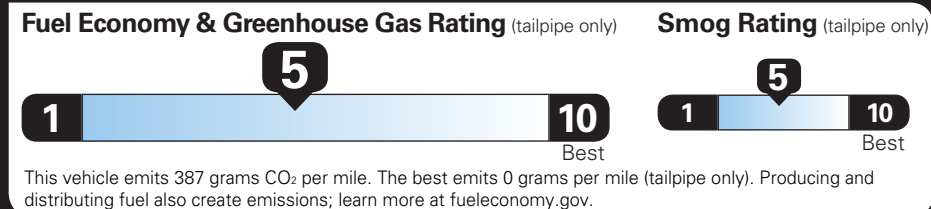

SAFETY & SECURITY

- SAFETY ALERT SEAT
- ADAPTIVE CRUISE CONTROL
- BUCKLE TO DRIVE
- REAR PARK ASSIST
- FOLLOWING DISTANCE INDICATOR
- FORWARD COLLISION ALERT
- REAR CROSS TRAFFIC BRAKING
- BLIND ZONE STEERING ASSIST
- FRONT PEDESTRIAN AND BICYCLIST BRAKING

- REVERSE AUTOMATIC BRAKING

MANUFACTURER'S SUGGESTED RETAIL PRICE

STANDARD VEHICLE PRICE $42,900.00

OPTIONS & PRICING

OPTIONS INSTALLED BY THE MANUFACTURER (MAY REPLACE STANDARD EQUIPMENT SHOWN)

- ELEVATION PREMIUM PACKAGE 2,535.00
- UNIVERSAL HOME REMOTE BRIGHT SILVER ALUMINUM
- SEAT ADJUSTER, FRONT PASSENGER 6-WAY POWER
- SEAT ADJUSTER, POWER PASSENGER LUMBAR CONTROL
- INSIDE REARVIEW MIRROR, AUTO DIMMING
- BLACK EDITION INCLUDES: 2,400.00
- BLACK GRILLE, EXTERIOR ACCENTS AND 22" GLOSS BLACK ALUMINUM WHEELS
- 22" GLOSS BLACK ALUMINUM

- WHEELS
- FLOOR LINER PACKAGE: 350.00 (DEALER INSTALLED)
- 3RD ROW ALL WEATHER FLOOR LINER (DEALER INSTALLED)
- 1ST / 2ND ROW ALL WEATHER FLOOR LINERS (DLR INSTALLED)

TOTAL OPTIONS	$5,285.00
TOTAL VEHICLE & OPTIONS	$48,185.00
DESTINATION CHARGE	1,395.00

TOTAL VEHICLE PRICE* $49,580.00

EPA DOT Fuel Economy and Environment

Gasoline Vehicle

Fuel Economy ACADIA FWD

23 MPG combined city/hwy
20 city
27 highway

4.3 gallons per 100 miles

You spend **$2,000** more in fuel costs over 5 years compared to the average new vehicle.

Annual fuel cost **$2,300**

Actual results will vary for many reasons, including driving conditions and how you drive and maintain your vehicle. The average new vehicle gets 28 MPG and costs $9,500 to fuel over 5 years. Cost estimates are based on 15,000 miles per year at $3.50 per gallon. MPG is miles per gasoline gallon equivalent. Vehicle emissions are a significant cause of climate change and smog.

fuelconomy.gov
Calculate personalized estimates and compare vehicles

GOVERNMENT 5-STAR SAFETY RATINGS

This vehicle has not been rated by the government for overall vehicle score, frontal crash, side crash or rollover risk.

Source: National Highway Traffic Safety Administration (NHTSA)
www.safercar.gov or 1-888-327-4236

Equipped with the safety and security of OnStar®

Visit onstar.com for details.

onstar.com/privacy

PARTS CONTENT INFORMATION

FOR VEHICLES IN THIS CARLINE:
U.S./CANADIAN PARTS CONTENT: 36%
MAJOR SOURCES OF FOREIGN PARTS CONTENT: MEXICO 24%

NOTE: PARTS CONTENT DOES NOT INCLUDE FINAL ASSEMBLY, DISTRIBUTION, OR OTHER NON-PARTS COSTS.

FOR THIS VEHICLE:
FINAL ASSEMBLY POINT: LANSING, MI U.S.A.
COUNTRY OF ORIGIN: ENGINE: MEXICO TRANSMISSION: UNITED STATES

This label has been applied pursuant to Federal law - Do not remove prior to delivery to the ultimate purchaser. *Includes Manufacturer's Recommended Pre-Delivery Service. Does not include dealer installed options and accessories not listed above, local taxes or license fees.

© 2009 General Motors LLC
GMLBL_PROD_0043 - 10/23/2023

ORDER NO DXKRTZ SALES CODE E
SALES MODEL CODE TLD56
DEALER NO 08224
FINAL ASSEMBLY: LANSING, MI U.S.A.

VIN 1GKENKRS2SJ173902 REISSUE

DEALER TO WHOM DELIVERED
VANGUARD GMC OF SHERMAN
3318 TEXOMA PARKWAY
SHERMAN, TX 75090-1914