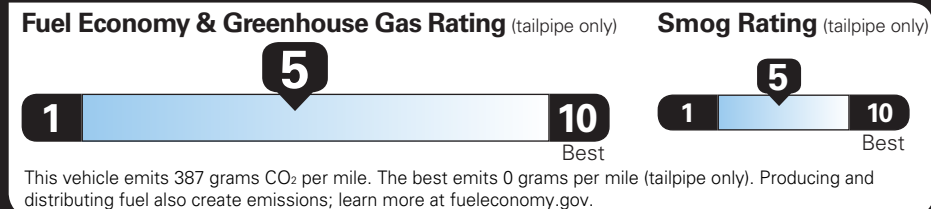

EXTERIOR

- MIRRORS, OUTSIDE HEATED, POWER ADJUSTABLE, BODY COLOR
- ELECTRIC, HEATING/ DEFROSTER

SAFETY & SECURITY

- SAFETY ALERT SEAT
- ADAPTIVE CRUISE CONTROL
- BUCKLE TO DRIVE
- REAR PARK ASSIST

- FOLLOWING DISTANCE INDICATOR
- FORWARD COLLISION ALERT
- REAR CROSS TRAFFIC BRAKING
- BLIND ZONE STEERING ASSIST
- FRONT PEDESTRIAN AND BICYCLIST BRAKING
- REVERSE AUTOMATIC BRAKING

MANUFACTURER'S SUGGESTED RETAIL PRICE

STANDARD VEHICLE PRICE $42,900.00

OPTIONS & PRICING

OPTIONS INSTALLED BY THE MANUFACTURER (MAY REPLACE STANDARD EQUIPMENT SHOWN)

1. BLACK EDITION INCLUDES: 2,400.00
2. BLACK GRILLE, EXTERIOR ACCENTS AND 22" GLOSS BLACK ALUMINUM WHEELS
   - 22" GLOSS BLACK ALUMINUM WHEELS
3. STERLING METALLIC 495.00

TOTAL OPTIONS	$2,895.00
TOTAL VEHICLE & OPTIONS	$45,795.00
DESTINATION CHARGE	1,395.00

TOTAL VEHICLE PRICE* $47,190.00

EPA DOT Fuel Economy and Environment

Gasoline Vehicle

Fuel Economy ACADIA FWD

23 MPG combined city/hwy

20 city 27 highway

4.3 gallons per 100 miles

You spend **$2,000** more in fuel costs over 5 years compared to the average new vehicle.

Standard SUVs range from 11 to 100 MPG. The best vehicle rates 140 MPGe.

Annual fuel cost **$2,300**

Actual results will vary for many reasons, including driving conditions and how you drive and maintain your vehicle. The average new vehicle gets 28 MPG and costs $9,500 to fuel over 5 years. Cost estimates are based on 15,000 miles per year at $3.50 per gallon. MPGe is miles per gasoline gallon equivalent. Vehicle emissions are a significant cause of climate change and smog.

fuel economy.gov
Calculate personalized estimates and compare vehicles

GOVERNMENT 5-STAR SAFETY RATINGS

This vehicle has not been rated by the government for overall vehicle score, frontal crash, side crash or rollover risk.

Source: National Highway Traffic Safety Administration (NHTSA)
www.safercar.gov or 1-888-327-4236

Equipped with the safety and security of OnStar®

Visit onstar.com for details.
onstar.com/privacy

PARTS CONTENT INFORMATION

FOR VEHICLES IN THIS CARLINE:
U.S./CANADIAN PARTS CONTENT: 36%
MAJOR SOURCES OF FOREIGN PARTS CONTENT: MEXICO 24%

NOTE: PARTS CONTENT DOES NOT INCLUDE FINAL ASSEMBLY, DISTRIBUTION, OR OTHER NON-PARTS COSTS.

FOR THIS VEHICLE:
FINAL ASSEMBLY POINT:
LANSING, MI U.S.A.
COUNTRY OF ORIGIN:
ENGINE: MEXICO
TRANSMISSION: UNITED STATES

This label has been applied pursuant to Federal law - Do not remove prior to delivery to the ultimate purchaser. *Includes Manufacturer's Recommended Pre-Delivery Service. Does not include dealer installed options and accessories not listed above, local taxes or license fees.

© 2009 General Motors LLC
GMLBL_PROD_0043 - 10/23/2023

ORDER NO DVHQMW SALES CODE E
SALES MODEL CODE TLD56
DEALER NO 47580
FINAL ASSEMBLY:
LANSING, MI U.S.A.

VIN 1GKENKRS2SJ124442 REISSUE

DEALER TO WHOM DELIVERED
PARIS CHEVROLET GMC
1915 N MAIN
PARIS, TX 75460-2116