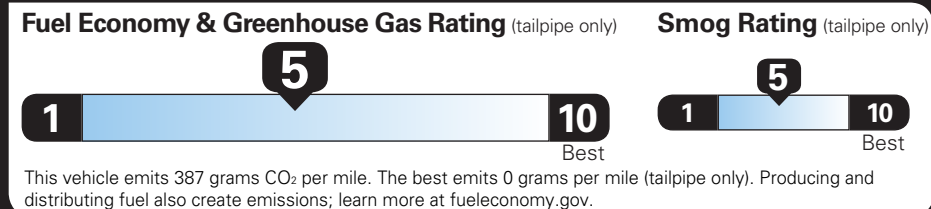

- 8 PASS SEATING W/ 2ND ROW SMART SLIDE & 2ND & 3RD ROW 60/40 SPLIT BENCH SEATS
- BUCKET SEATS
- FRONT / REAR FLOOR MATS, CARPETED
- REAR FLOOR MATS, CARPETED
- AIR CONDITIONING, REAR
- 15" DIAGONAL PREMIUM INFOTAINMENT SYSTEM
- HEATED SEATS DRIVER/PASSENGER
- STEERING WHEEL, SPORT-STYLE

EXTERIOR

- MIRRORS, OUTSIDE HEATED, POWER ADJUSTABLE, BODY COLOR
- ELECTRIC, HEATING/ DEFROSTER

SAFETY & SECURITY

- SAFETY ALERT SEAT
- ADAPTIVE CRUISE CONTROL
- BUCKLE TO DRIVE
- REAR PARK ASSIST

- FOLLOWING DISTANCE INDICATOR
- FORWARD COLLISION ALERT
- REAR CROSS TRAFFIC BRAKING
- BLIND ZONE STEERING ASSIST
- FRONT PEDESTRIAN AND BICYCLIST BRAKING
- REVERSE AUTOMATIC BRAKING

MANUFACTURER'S SUGGESTED RETAIL PRICE

STANDARD VEHICLE PRICE $42,900.00

OPTIONS & PRICING

OPTIONS INSTALLED BY THE MANUFACTURER (MAY REPLACE STANDARD EQUIPMENT SHOWN)

1. BLACK EDITION INCLUDES: 2,400.00
2. BLACK GRILLE, EXTERIOR ACCENTS AND 22" GLOSS BLACK ALUMINUM WHEELS
   - 22" GLOSS BLACK ALUMINUM WHEELS
3. EBONY TWILIGHT METALLIC 495.00

TOTAL OPTIONS	$2,895.00
TOTAL VEHICLE & OPTIONS	$45,795.00
DESTINATION CHARGE	1,395.00

TOTAL VEHICLE PRICE* $47,190.00

EPA DOT Fuel Economy and Environment

Gasoline Vehicle

Fuel Economy ACADIA FWD

23 MPG combined city/hwy
20 city
27 highway

4.3 gallons per 100 miles

You spend **$2,000** more in fuel costs over 5 years compared to the average new vehicle.

Annual fuel cost **$2,300**

Actual results will vary for many reasons, including driving conditions and how you drive and maintain your vehicle. The average new vehicle gets 28 MPG and costs $9,500 to fuel over 5 years. Cost estimates are based on 15,000 miles per year at $3.50 per gallon. MPGe is miles per gasoline gallon equivalent. Vehicle emissions are a significant cause of climate change and smog.

fuelconomy.gov
Calculate personalized estimates and compare vehicles

GOVERNMENT 5-STAR SAFETY RATINGS

This vehicle has not been rated by the government for overall vehicle score, frontal crash, side crash or rollover risk.

Source: National Highway Traffic Safety Administration (NHTSA)
www.safercar.gov or 1-888-327-4236

Equipped with the safety and security of OnStar®

Visit onstar.com for details.

onstar.com/privacy

PARTS CONTENT INFORMATION

FOR VEHICLES IN THIS CARLINE:
U.S./CANADIAN PARTS CONTENT: 36%
MAJOR SOURCES OF FOREIGN PARTS CONTENT: MEXICO 24%

NOTE: PARTS CONTENT DOES NOT INCLUDE FINAL ASSEMBLY, DISTRIBUTION, OR OTHER NON-PARTS COSTS.

FOR THIS VEHICLE:
FINAL ASSEMBLY POINT: LANSING, MI U.S.A.
COUNTRY OF ORIGIN: ENGINE: MEXICO
TRANSMISSION: UNITED STATES

This label has been applied pursuant to Federal law - Do not remove prior to delivery to the ultimate purchaser. *Includes Manufacturer's Recommended Pre-Delivery Service. Does not include dealer installed options and accessories not listed above, local taxes or license fees.

© 2009 General Motors LLC
GMLBL_PROD_0043 - 10/23/2023

ORDER NO DVFTVP SALES CODE E
SALES MODEL CODE TLD56
DEALER NO 47580
FINAL ASSEMBLY:
LANSING, MI U.S.A.

VIN 1GKENKRS1SJ121306 REISSUE

DEALER TO WHOM DELIVERED
PARIS CHEVROLET GMC
1915 N MAIN
PARIS, TX 75460-2116