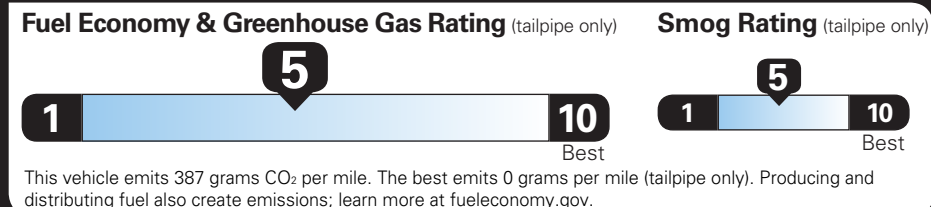

- 8 PASS SEATING W/ 2ND ROW SMART SLIDE & 2ND & 3RD ROW 60/40 SPLIT BENCH SEATS
- BUCKET SEATS
- FRONT / REAR FLOOR MATS, CARPETED
- REAR FLOOR MATS, CARPETED
- AIR CONDITIONING, REAR
- 15" DIAGONAL PREMIUM INFOTAINMENT SYSTEM
- HEATED SEATS DRIVER/PASSENGER
- STEERING WHEEL, SPORT-STYLE

EXTERIOR

- MIRRORS, OUTSIDE HEATED, POWER ADJUSTABLE, BODY COLOR
- ELECTRIC, HEATING/ DEFROSTER

SAFETY & SECURITY

- SAFETY ALERT SEAT
- ADAPTIVE CRUISE CONTROL
- BUCKLE TO DRIVE
- REAR PARK ASSIST

- FOLLOWING DISTANCE INDICATOR
- FORWARD COLLISION ALERT
- REAR CROSS TRAFFIC BRAKING
- BLIND ZONE STEERING ASSIST
- FRONT PEDESTRIAN AND BICYCLIST BRAKING
- REVERSE AUTOMATIC BRAKING

MANUFACTURER'S SUGGESTED RETAIL PRICE

STANDARD VEHICLE PRICE $42,900.00

OPTIONS & PRICING

OPTIONS INSTALLED BY THE MANUFACTURER (MAY REPLACE STANDARD EQUIPMENT SHOWN)

BLACK EDITION INCLUDES:	2,400.00
• BLACK GRILLE, EXTERIOR ACCENTS AND 22" GLOSS BLACK ALUMINUM WHEELS	
• 22" GLOSS BLACK ALUMINUM WHEELS	
VOLCANIC RED TINTCOAT	645.00

TOTAL OPTIONS	$3,045.00
TOTAL VEHICLE & OPTIONS	$45,945.00
DESTINATION CHARGE	1,395.00

TOTAL VEHICLE PRICE* $47,340.00

EPA DOT Fuel Economy and Environment

Gasoline Vehicle

Fuel Economy ACADIA FWD

23 MPG combined city/hwy
20 MPG city
27 MPG highway

4.3 gallons per 100 miles

You spend **$2,000** more in fuel costs over 5 years compared to the average new vehicle.

Annual fuel cost **$2,300**

Actual results will vary for many reasons, including driving conditions and how you drive and maintain your vehicle. The average new vehicle gets 28 MPG and costs $9,500 to fuel over 5 years. Cost estimates are based on 15,000 miles per year at $3.50 per gallon. MPGe is miles per gasoline gallon equivalent. Vehicle emissions are a significant cause of climate change and smog.

fuelconomy.gov
Calculate personalized estimates and compare vehicles

GOVERNMENT 5-STAR SAFETY RATINGS

This vehicle has not been rated by the government for overall vehicle score, frontal crash, side crash or rollover risk.

Source: National Highway Traffic Safety Administration (NHTSA)
www.safercar.gov or 1-888-327-4236

Equipped with the safety and security of OnStar®

Visit onstar.com for details.
onstar.com/privacy

PARTS CONTENT INFORMATION

FOR VEHICLES IN THIS CARLINE:
U.S./CANADIAN PARTS CONTENT: 36%
MAJOR SOURCES OF FOREIGN PARTS CONTENT: MEXICO 24%

NOTE: PARTS CONTENT DOES NOT INCLUDE FINAL ASSEMBLY, DISTRIBUTION, OR OTHER NON-PARTS COSTS.

FOR THIS VEHICLE:
FINAL ASSEMBLY POINT: LANSING, MI U.S.A.
COUNTRY OF ORIGIN: ENGINE: MEXICO
TRANSMISSION: UNITED STATES

This label has been applied pursuant to Federal law - Do not remove prior to delivery to the ultimate purchaser. *Includes Manufacturer's Recommended Pre-Delivery Service. Does not include dealer installed options and accessories not listed above, local taxes or license fees.

© 2009 General Motors LLC
GMLBL_PROD_0043 - 10/23/2023

ORDER NO DVHQMQ SALES CODE E
SALES MODEL CODE TLD56
DEALER NO 47580
FINAL ASSEMBLY:
LANSING, MI U.S.A.

VIN 1GKENKRS0SJ129106 REISSUE

DEALER TO WHOM DELIVERED
PARIS CHEVROLET GMC
1915 N MAIN
PARIS, TX 75460-2116