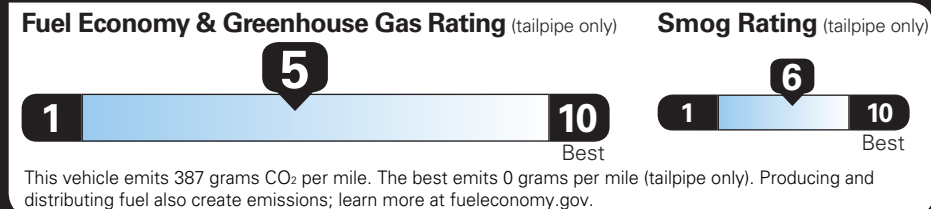

SAFETY & SECURITY

- INTERSECTION AUTOMATIC EMERGENCY BRAKING
- ADAPTIVE CRUISE CONTROL
- BUCKLE TO DRIVE
- REAR PARK ASSIST
- FOLLOWING DISTANCE INDICATOR
- FORWARD COLLISION ALERT
- REAR CROSS TRAFFIC BRAKING
- ENHANCED AUTOMATIC EMERGENCY BRAKING
- BLIND ZONE STEERING ASSIST
- REAR PEDESTRIAN ALERT
- FRONT PEDESTRIAN AND BICYCLIST BRAKING
- SIDE BICYCLIST ALERT
- HD SURROUND VISION
- TRAFFIC SIGN RECOGNITION

MANUFACTURER'S SUGGESTED RETAIL PRICE

STANDARD VEHICLE PRICE $42,600.00

OPTIONS & PRICING

OPTIONS INSTALLED BY THE MANUFACTURER (MAY REPLACE STANDARD EQUIPMENT SHOWN)

BLACK EDITION INCLUDES:	2,200.00
• BLACK GRILLE AND ACCENTS	
• 22" GLOSS BLACK ALUMINUM WHEELS	
• SUSPENSION, PERFORMANCE	
LUXURY PACKAGE:	900.00
• HEAD-UP DISPLAY	
• SEATS, HEATED REAR OUTBOARD POSITIONS	
• GLASS, ACOUSTIC, LAMINATED WINDSHIELD	
• HEATED WIPER PARK	
CRYSTAL METALLIC	495.00
CREDIT HEATED WIPER PARK	-100.00
NOT AVAILABLE	

TOTAL OPTIONS	$3,495.00
TOTAL VEHICLE & OPTIONS	$46,095.00
DESTINATION CHARGE	1,395.00
TOTAL VEHICLE PRICE*	$47,490.00

EPA DOT Fuel Economy and Environment

Gasoline Vehicle

Fuel Economy **23** MPG
combined city/hwy

20 city

27 highway

4.3 gallons per 100 miles

ACADIA FWD
Standard SUVs range from 11 to 100 MPG. The best vehicle rates 140 MPGe.

You spend **$2,000** more in fuel costs over 5 years compared to the average new vehicle.

G J 5

Annual fuel cost **$2,350**

Actual results will vary for many reasons, including driving conditions and how you drive and maintain your vehicle. The average new vehicle gets 28 MPG and costs $9,750 to fuel over 5 years. Cost estimates are based on 15,000 miles per year at $3.60 per gallon. MPGe is miles per gasoline gallon equivalent. Vehicle emissions are a significant cause of climate change and smog.

fuelconomy.gov
Calculate personalized estimates and compare vehicles

GOVERNMENT 5-STAR SAFETY RATINGS

This vehicle has not been rated by the government for overall vehicle score, frontal crash, side crash or rollover risk.

Source: National Highway Traffic Safety Administration (NHTSA)
www.safercar.gov or 1-888-327-4236

PARTS CONTENT INFORMATION

FOR VEHICLES IN THIS CARLINE:
U.S./CANADIAN PARTS CONTENT: 35%
MAJOR SOURCES OF FOREIGN PARTS CONTENT: MEXICO 27%

NOTE: PARTS CONTENT DOES NOT INCLUDE FINAL ASSEMBLY, DISTRIBUTION, OR OTHER NON-PARTS COSTS.

FOR THIS VEHICLE:
FINAL ASSEMBLY POINT: LANSING, MI U.S.A.
COUNTRY OF ORIGIN: ENGINE: MEXICO
TRANSMISSION: UNITED STATES

This label has been applied pursuant to Federal law - Do not remove prior to delivery to the ultimate purchaser. *Includes Manufacturer's Recommended Pre-Delivery Service. Does not include dealer installed options and accessories not listed above, local taxes or license fees.

© 2009 General Motors LLC
GMLBL_PROD_0043 - 10/23/2023

Equipped with the safety and security of OnStar®

Visit onstar.com for details.

onstar.com/privacy

ORDER NO DSMJ7V SALES CODE E
SALES MODEL CODE TLD56
DEALER NO 47580
FINAL ASSEMBLY:
LANSING, MI U.S.A.

VIN 1GKENKKS1RJ244771 REISSUE

DEALER TO WHOM DELIVERED
PARIS CHEVROLET GMC
1915 N MAIN
PARIS, TX 75460-2116