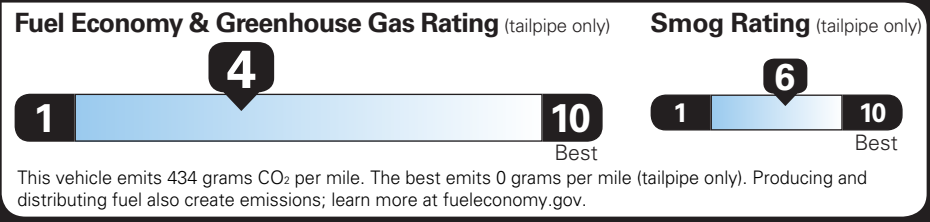

TOTAL VEHICLE PRICE* \$33,970.00

EPA DOT Fuel Economy and Environment

Gasoline Vehicle

Fuel Economy COLORADO 2WD

20 MPG combined city/hwy

19 MPG city

23 MPG highway

5.0 gallons per 100 miles

Standard pickup trucks range from 12 to 84 MPG. The best vehicle rates 140 MPGe.

You spend \$3,500 more in fuel costs over 5 years compared to the average new vehicle.

G D L

Annual fuel cost \$2,600

Actual results will vary for many reasons, including driving conditions and how you drive and maintain your vehicle. The average new vehicle gets 28 MPG and costs \$9,500 to fuel over 5 years. Cost estimates are based on 15,000 miles per year at \$3.50 per gallon. MPGe is miles per gasoline gallon equivalent. Vehicle emissions are a significant cause of climate change and smog.